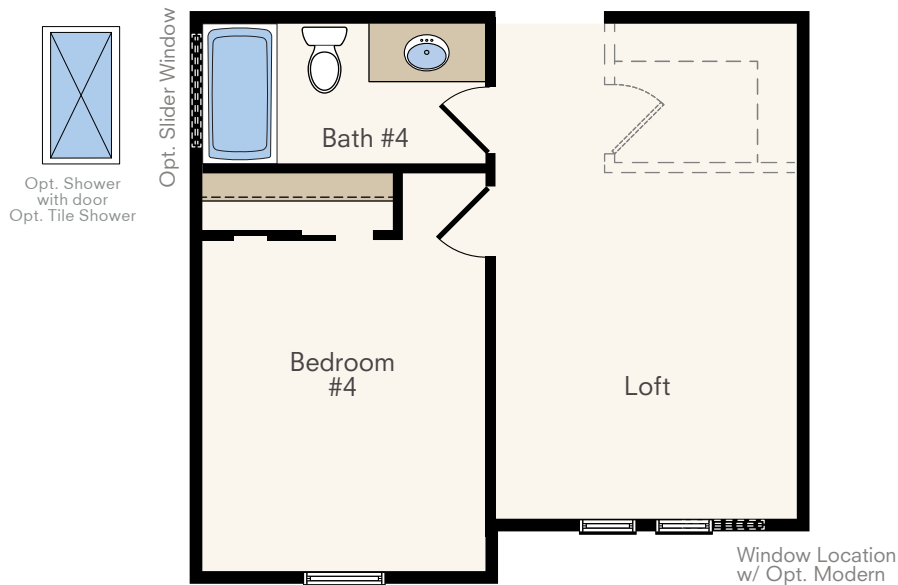

Opt. Bedroom #4
with Bath ILO of Loft
(Requires Opt. Full Bath #4)

HubbleHomes.com

HUBBLE
HOMES Your Builder of Choice