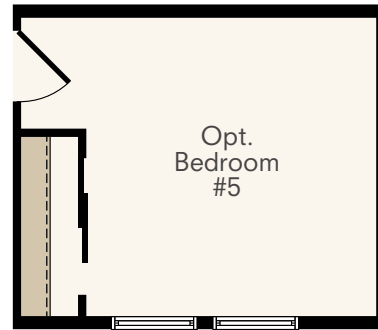

Signature SERIES THE MAPLE w/ LOFT

2-Story Home
3-5 Bedrooms, 2.5-4 Baths
Approx. 2,483 sq. ft. heated

Opt. Bedroom #5
ILO Flex Room
(Requires Opt. Full Bath #3)